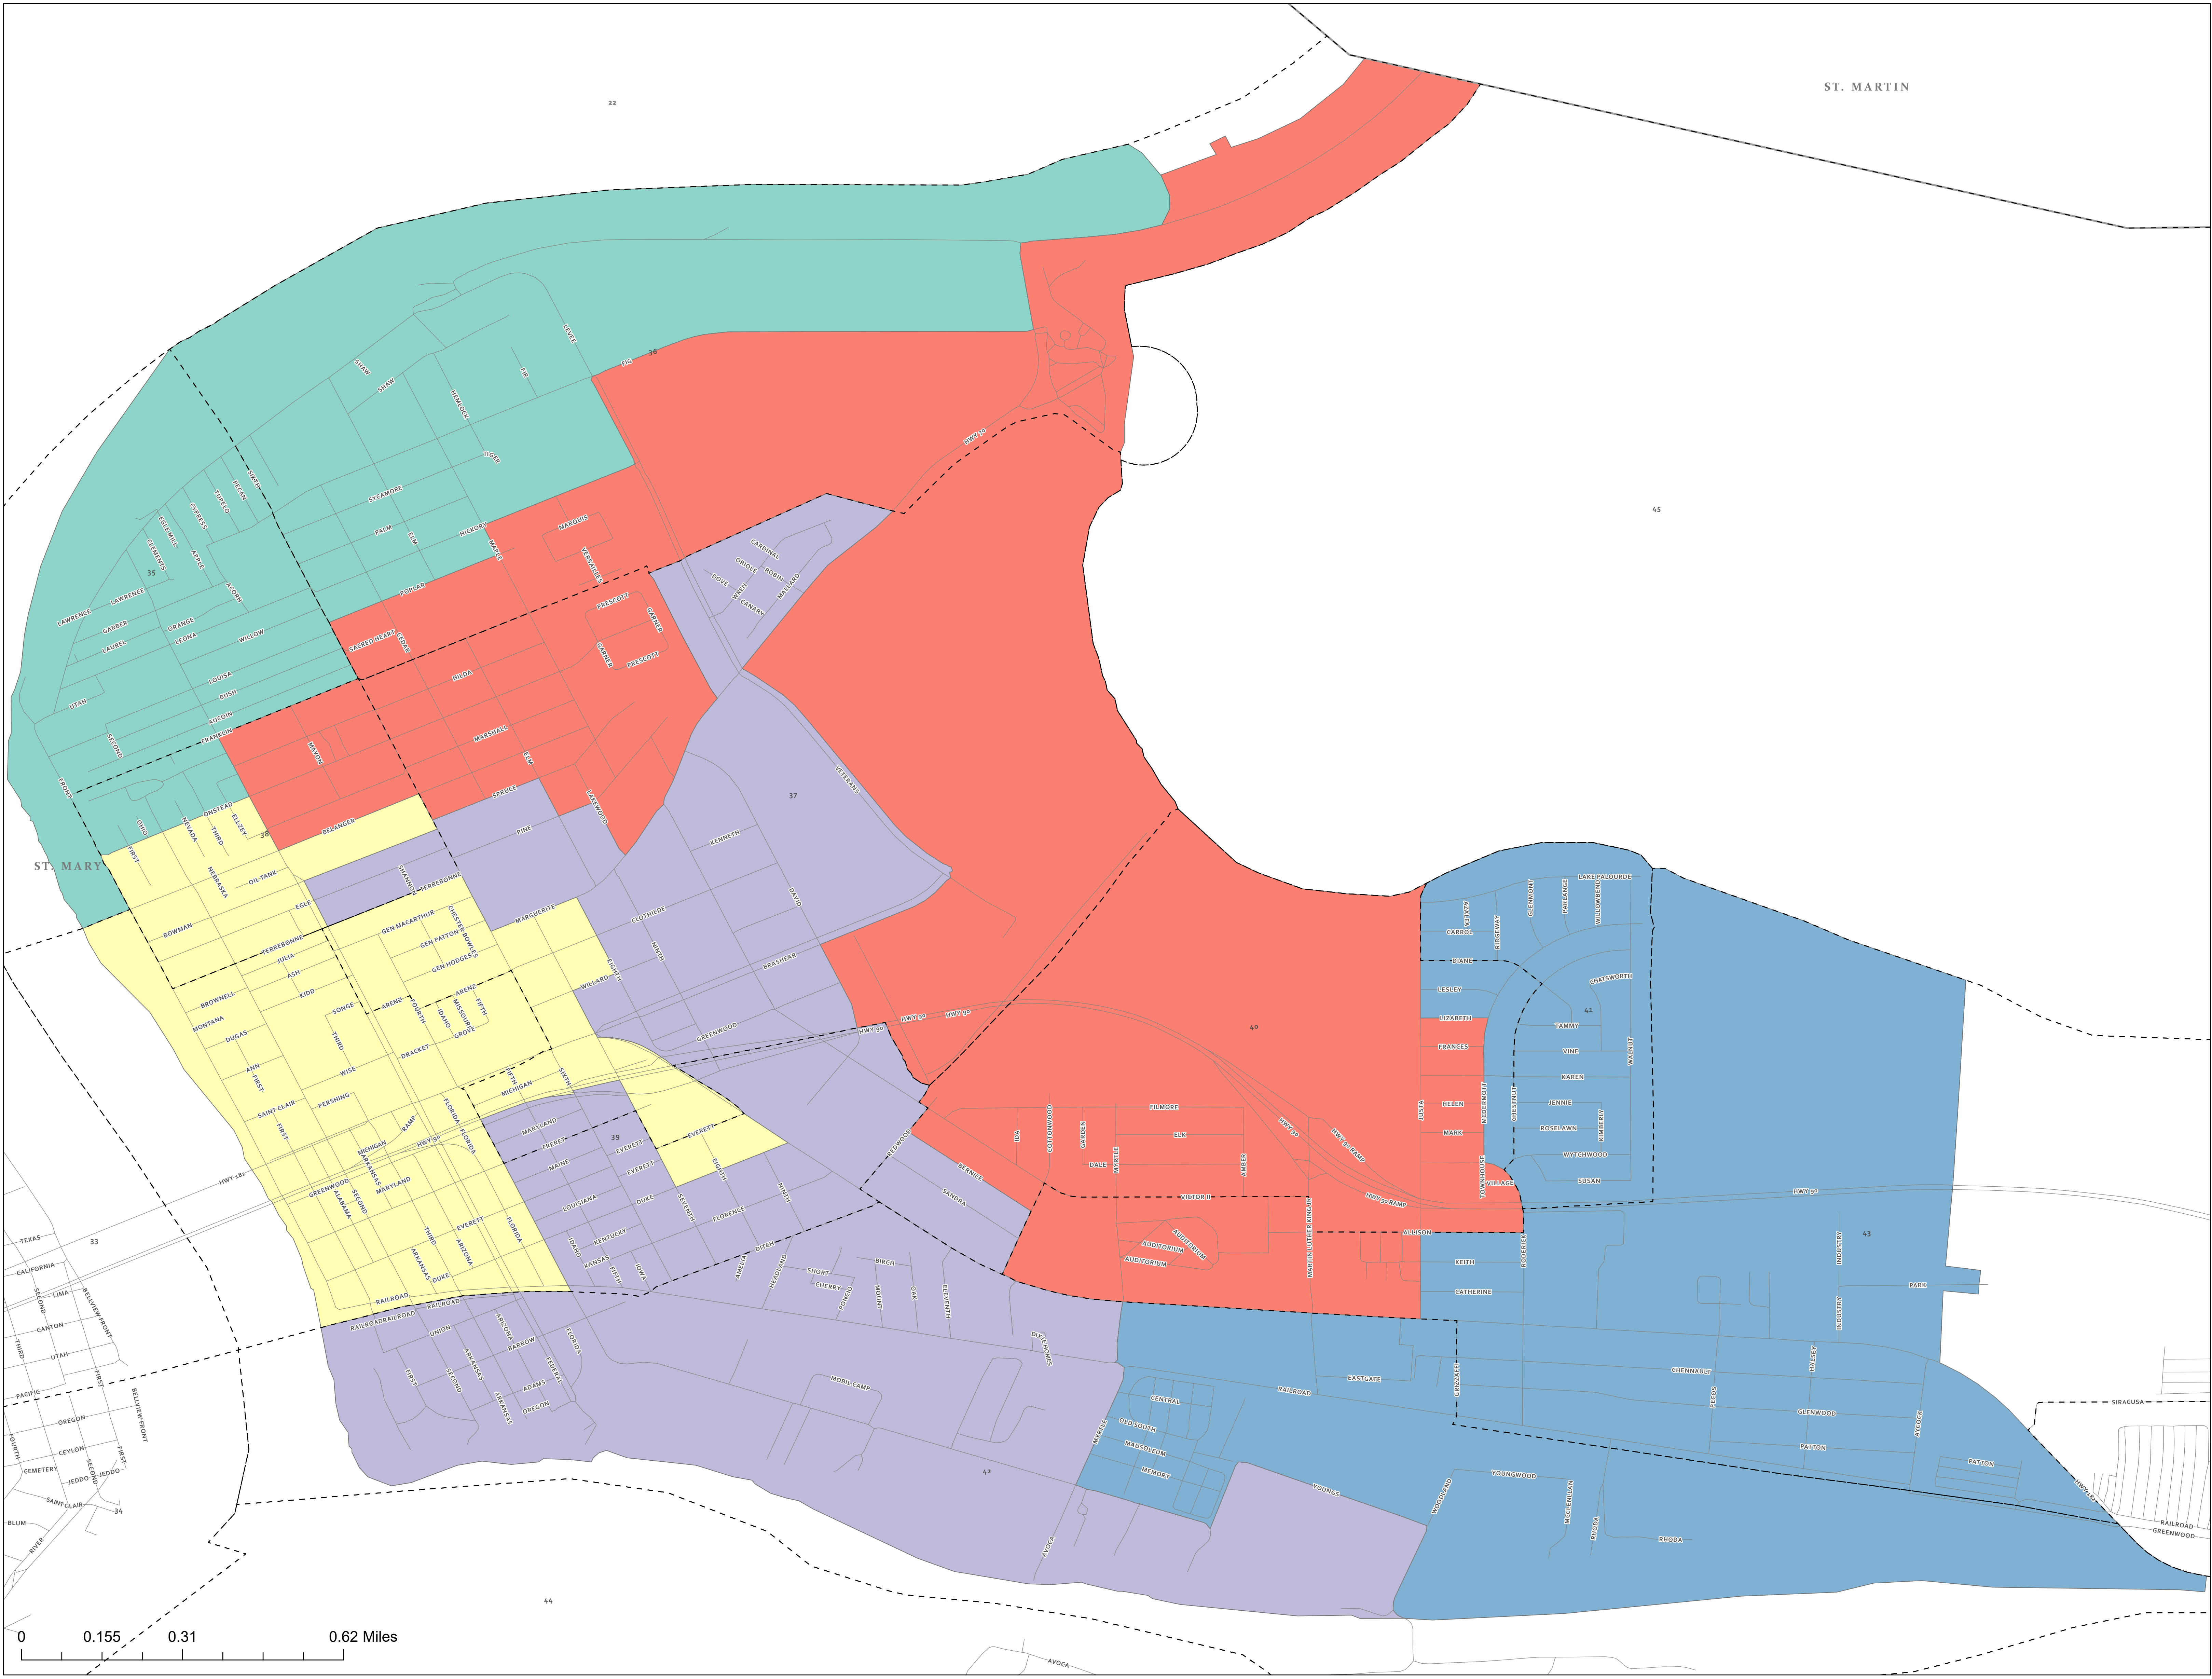

2024 Council Districts

Legend

- 2023 Precincts
- Centerlines (Assessor)
- Parish

Alternative 1

DISTRICT

1

2

3

4

5

0 0.155 0.31 0.62 Miles

MORGAN CITY

LOUISIANA